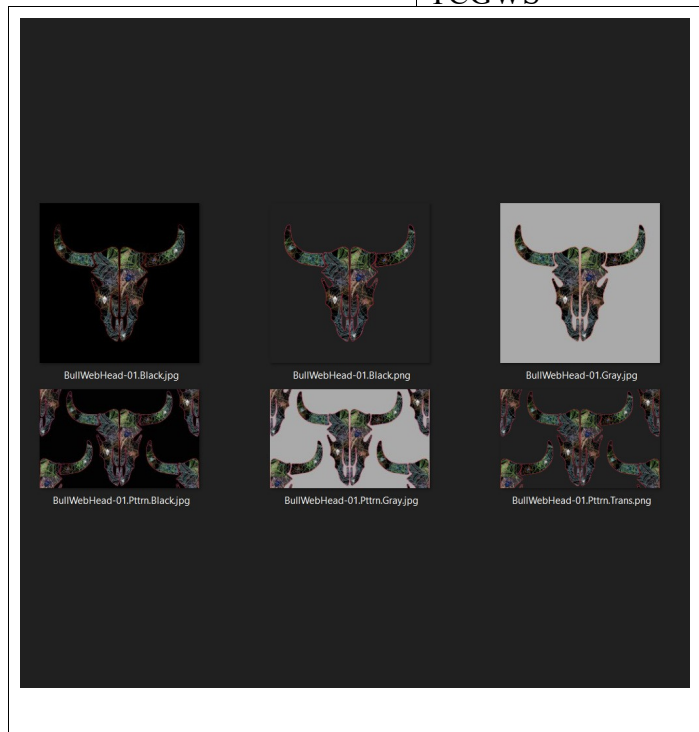

Each group has a set of backgrounds, generally a transparent, black and gray. One or more repeating pattern layouts are available. The full selections of available textures are in-world at the Milda Region location. Set-1 contains the repeating pattern with a single head in the middle and quarters in each corner.

The transparent images are best for materials that you can change the background color independently on. These are used in their full size for RL clothing at RedBubble.com, Society6.com and other sites.

The most current Terms of Sales and Service are at <http://sl.thunderchild.net>

Please do not resale these textures and patterns by themselves. They must be part of a build and not as Full Permissions. (Full Perm). Refer to the Second Life Terms of Service <https://www.lindenlab.com/legal/second-life-terms-and-conditions>

If you have any questions or comments, please contact me at any of the following.

Suggestion Drop Boxes at Milda

<http://maps.secondlife.com/secondlife/Milda/205/161/55>

Facebook page

<https://www.facebook.com/AJLeibengeist/>

IM me or email me

ajleibengeist@thunderchild.net

Thanks Again!

AJ